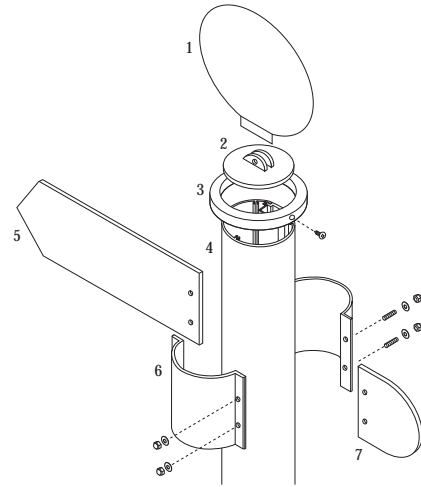

Features and Benefits

- Strong & Robust Design
- Traditional & Contemporary Looks
- Receives 6mm/1/4" Blades
- Unique Clamp Design
  Permits any Vertical Size Blade
  Adjusts to Multiple Directions; Octagonal - 8 points, Circular - Unlimited points
  Blades do not twist
- Steel Circular Posts Also Available
- Simple to Modify on Site
- Easy to Install
- Colors & Finishes
  Mill
  APCO Standard Polyurethane Colors
  Powder Coated Colors
  Custom Colors

APCO

APCO USA
Components Division
388 Grant St., SE
Atlanta GA USA 30312-2227
Tel (800) 215-4039
Fax (800) FAX-APCO

APCO UK
LKH Estate, Tickhill Road
Balby, Doncaster
England DN4 8QG
Tel 0-1302-311-121
Fax 0-1302-311-852

Exploded View

1) Circular Crown Panel
2) Circular Post Cap w/Crown Slot
3) Circular Decorative Ring
4) Circular Post
  (Pocket Filler Included)
5) SignPoint Directional Blade
6) Clamp
7) Tail Detail