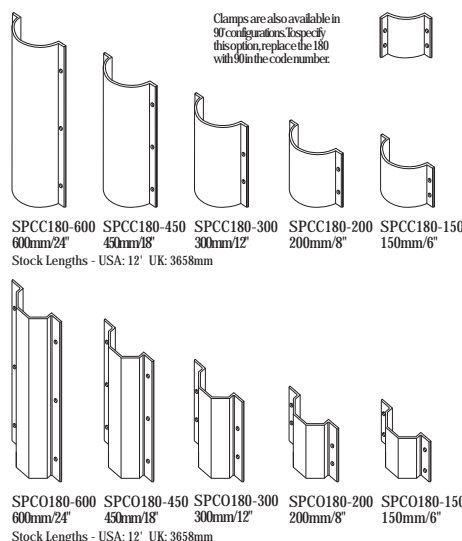

Clamp Sizes