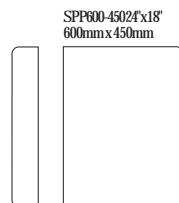

Graphics Panels

SPP600-450 24"x18"
600mm x 450mm